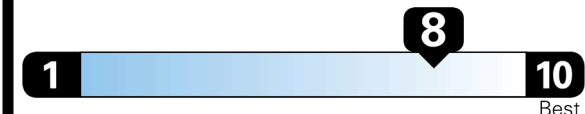

This vehicle emits 188 grams CO₂ per mile. The best emits 0 grams per mile (tailpipe only). Producing and distributing fuel also create emissions; learn more at fueleconomy.gov.

Actual results will vary for many reasons, including driving conditions and how you drive and maintain your vehicle. The average new vehicle gets 29 MPG and costs $8,500 to fuel over 5 years. Cost estimates are based on 15,000 miles per year at $ 3.30 per gallon. MPGe is miles per gasoline gallon equivalent. Vehicle emissions are a significant cause of climate change and smog.

fueleconomy.gov

Calculate personalized estimates and compare vehicles